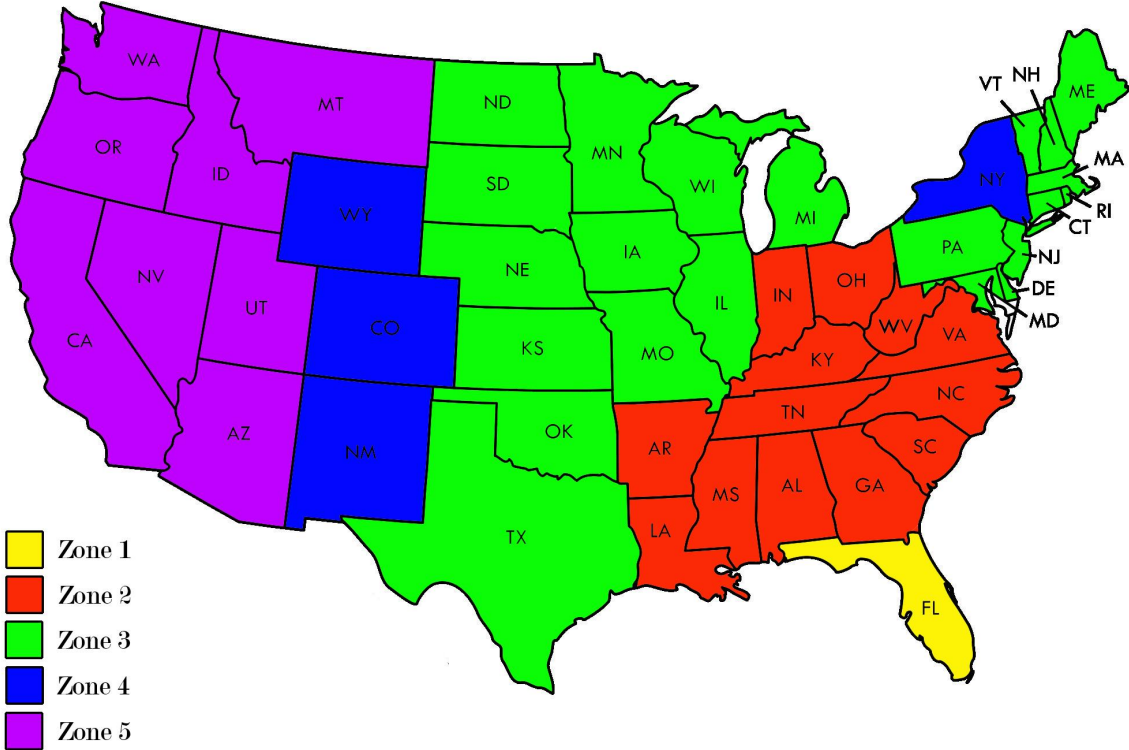

June 3, 2026

Lot	Zone 1	Zone 2	Zone 3	Zone 4	Zone 5	International*
1	please email info@qualitypackship.com or call 312.725.3711 for quote					
2	please email info@qualitypackship.com or call 312.725.3711 for quote					
3	\$348.86	\$360.23	\$379.30	\$383.27	\$400.20	\$856.11
4	\$118.18	\$136.28	\$151.44	\$161.44	\$176.92	\$358.17
5	please email info@qualitypackship.com or call 312.725.3711 for quote					
6	\$118.18	\$136.28	\$151.44	\$161.44	\$176.92	\$358.17
7	\$64.86	\$67.85	\$69.24	\$70.37	\$72.58	\$171.85
8	\$348.86	\$360.23	\$379.30	\$383.27	\$400.20	\$856.11
9	\$98.18	\$116.28	\$131.44	\$141.44	\$156.92	\$328.17
10	\$130.18	\$147.24	\$162.95	\$173.68	\$181.85	\$325.17
11	please email info@qualitypackship.com or call 312.725.3711 for quote					
12	\$118.18	\$136.28	\$151.44	\$161.44	\$176.92	\$358.17
13	\$96.07	\$106.09	\$127.06	\$132.78	\$137.99	\$282.06
14	\$130.18	\$147.24	\$162.95	\$173.68	\$181.85	\$325.17
15	please email info@qualitypackship.com or call 312.725.3711 for quote					
16	\$78.37	\$84.93	\$95.08	\$99.14	\$103.70	\$211.36
17	\$130.18	\$147.24	\$162.95	\$173.68	\$181.85	\$325.17
18	\$64.23	\$70.39	\$79.51	\$83.29	\$87.35	\$171.22
19	\$64.86	\$67.85	\$69.24	\$70.37	\$72.58	\$171.85
20	\$118.18	\$136.28	\$151.44	\$161.44	\$176.92	\$358.17
21	\$118.18	\$136.28	\$151.44	\$161.44	\$176.92	\$358.17
22	please email info@qualitypackship.com or call 312.725.3711 for quote					
23	\$130.18	\$147.24	\$162.95	\$173.68	\$181.85	\$325.17